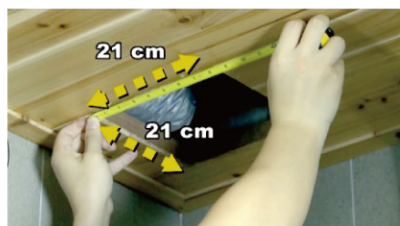

Installations

1. Built wooden frame on the ceiling.